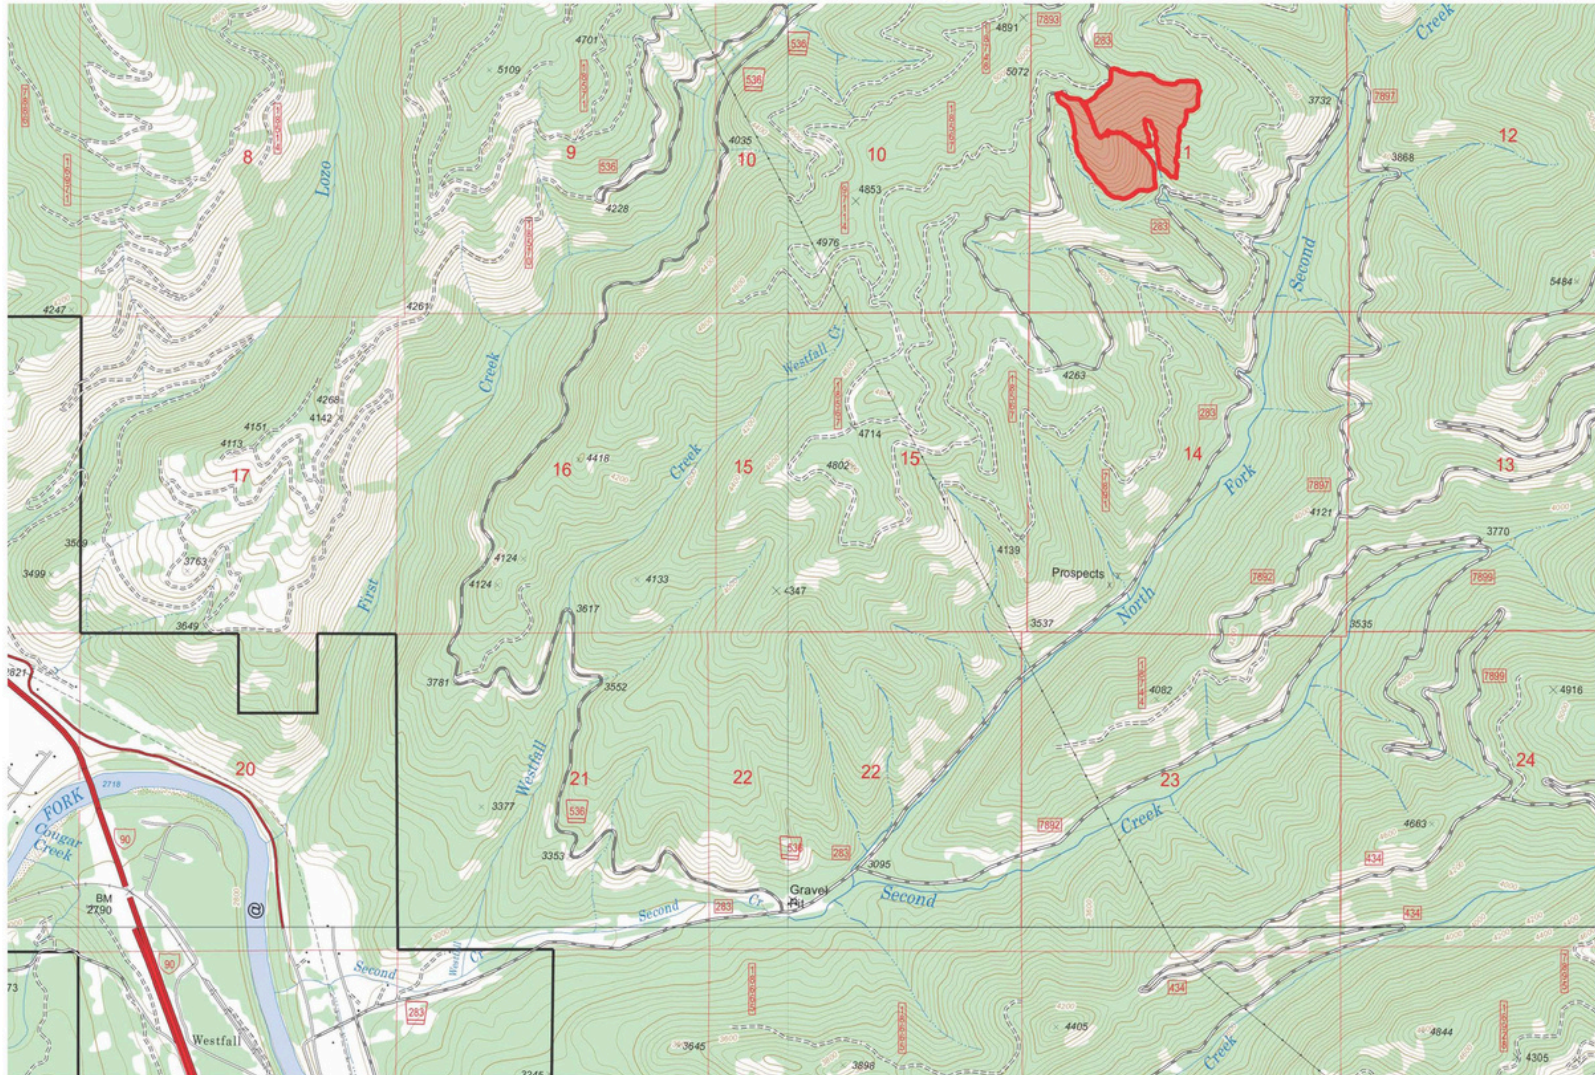

Second Chance Prescribed Fire Map Superior Ranger District

2nd Chance PIO Map
WGS84
UTM Zone 11T